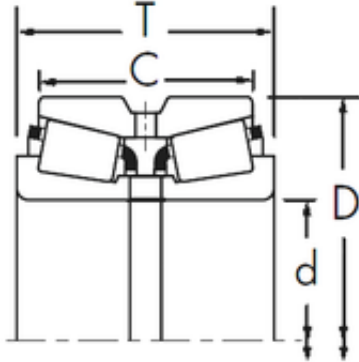

ZSA S.A. DE C. V. MEXICO

HM231132/HM23116D TIMKEN Double inner double row bearings inch

Bearing No. HM231132/HM23116D

Size	139.7x241.3x131.762 mm
Bore Diameter	139,7 mm
Outer Diameter	241,3 mm
Width	131,762 mm
d	139,7 mm
D	241,3 mm
T	131,762 mm
C	106,362 mm
R	3,5 mm
r	1,5 mm

HM231132/HM23116D Bearing 2D drawings and 3D CAD models