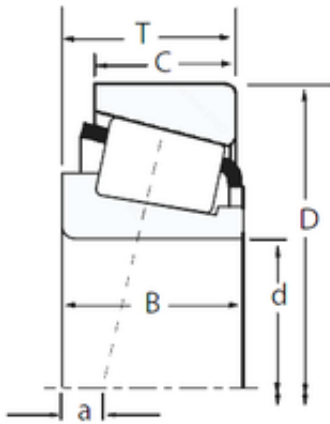

ZSA S.A.DE C. V. MEXICO

30238 TIMKEN Single row bearings inch

Bearing No. 30238

Size	190x340x60 mm
Bore Diameter	190 mm
Outer Diameter	340 mm
Width	60 mm
d	190 mm
D	340 mm
T	60 mm
B	55 mm
C	46 mm
R	5 mm
r	4 mm
Weight	22,48 Kg
Dynamic load rating radial (C)	839 kN
Calculation factor (e)	0,44

30238 Bearing 2D drawings and 3D CAD models