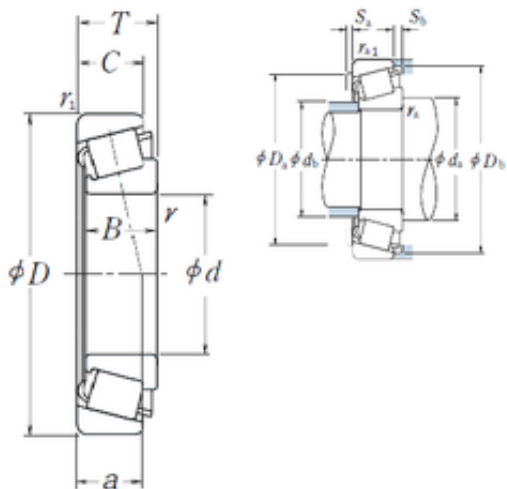

## 32926 NSK Single row bearings inch

Bearing No. 32926

Size	130x180x32 mm
Bore Diameter	130 mm
Outer Diameter	180 mm
Width	32 mm
d	130 mm
D	180 mm
T	32 mm
B	30 mm
C	26 mm
a	34,7 mm
r min.	2 mm
r1 min.	1,5 mm
da min.	142 mm
Da min	168 mm
Da max.	171 mm
db max.	141 mm
Db min.	175 mm
ra max.	2 mm
rb max.	1,5 mm
Weight	2,25 Kg
Basic dynamic load rating (C)	167 kN
Basic static load rating (C0)	281 kN
(Grease) Lubrication Speed	1800 r/min
(Oil) Lubrication Speed	2400 r/min
Calculation factor (e)	0,36
Calculation factor (Y0)	0,92

## ZSA S.A. DE C. V. MEXICO

Category	Tapered Roller Bearing Assemblies
Inventory	0.0
Manufacturer Name	NSK
Minimum Buy Quantity	N/A
Weight / Kilogram	2.25
Product Group	B04334
Precision Class	Standard
Component	Assembly
Basic Number	32926
Number of Tapered Rows	Single Row
Inch - Metric	Metric
Other Features	Standard Angle   Pressed Steel Cage
Long Description	Assembly; Standard Precision; 130MM Bore; 180MM Outside Diameter; 32MM Assembly Width; Single Row of Rollers
Category	Tapered Roller Bearings Assembly
UNSPSC	31171516
Harmonized Tariff Code	8482.20.00.00
Noun	Bearing
Keyword String	Tapered
Manufacturer URL	<a href="http://www.nskamericas.com">http://www.nskamericas.com</a>
Manufacturer Item Number	32926
Weight / LBS	4.96
Flange Outside Diameter	0 Inch   0 Millimeter
Outside Diameter	7.087 Inch   180 Millimeter
Assembly Width	1.26 Inch   32 Millimeter
Bore	5.118 Inch   130 Millimeter
LangID	1