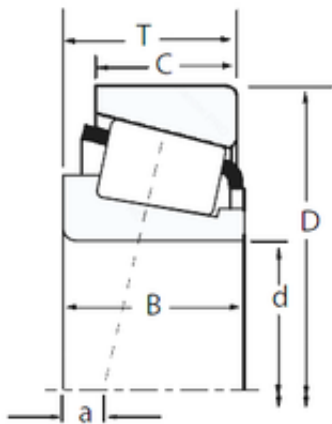

### 32968 TIMKEN Single row bearings inch

Bearing No. 32968

Size	340x460x76 mm
Bore Diameter	340 mm
Outer Diameter	460 mm
Width	76 mm
d	340 mm
D	460 mm
T	76 mm
B	76 mm
C	57 mm
R	4 mm
r	3 mm
Weight	34,46 Kg
Dynamic load rating radial (C)	1220 kN
Calculation factor (e)	0,44